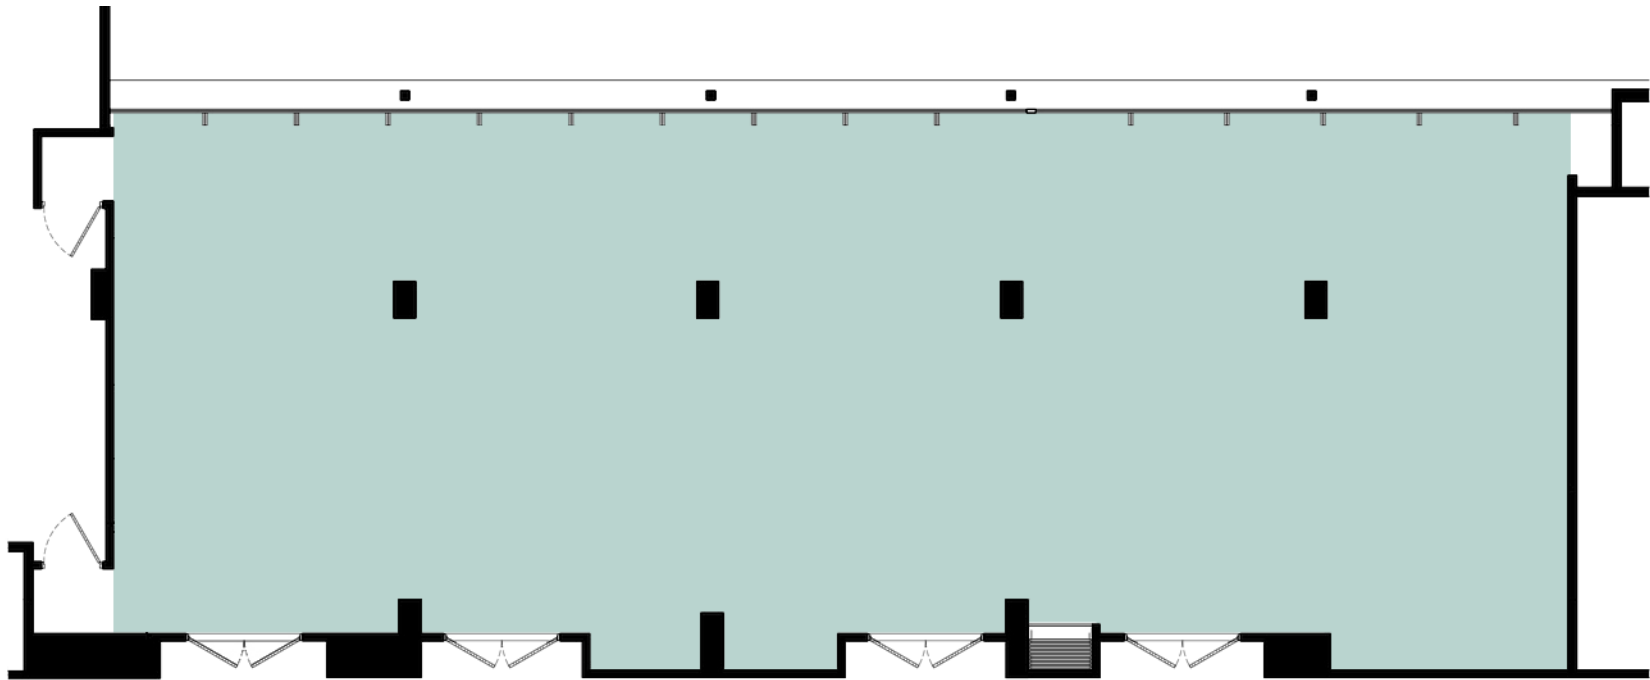

Mediterranean Ballroom

2,184 SQ FT
78'L x 28'W x 8'H

Setting	Capacity
Rounds	120
Cocktails	180
Theater	100
Classroom	80
U-shape	30
Boardroom Conference	40

Mediterranean Ballroom A

1,400 SQ FT
50.3'L x 28'W x 8'H

Setting	Capacity
Rounds	70
Cocktails	120
Theater	60
Classroom	50
U-shape	22
Boardroom Conference	25

Mediterranean Ballroom B

784 SQ FT
28'L x 28'W x 8'H

Setting	Capacity
Rounds	50
Cocktails	40
Theater	40
Classroom	30
U-shape	12
Boardroom Conference	15